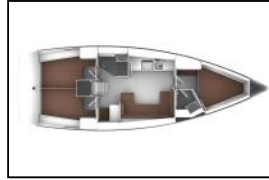

Sailing yacht Bavaria Cruiser 41 Nireus

Deck: Bathing platform, Bimini top, Dinghy, Electric anchor windlass, Inox Boarding Ladder, Sprayhood, Teak cockpit,
Entertainment: Bluetooth player, Outdoor speakers,
Interior: Electric fans in cabins,
Navigation: Autopilot, Bow thruster, GPS chart plotter, Log, Speed, Depth- echo sounder, Wind instrument/Anemometer,
Yacht electrics: Batteries, Solar panels, USB sockets,