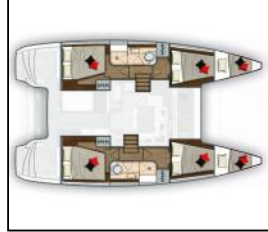

Catamaran Lagoon 40 Smilla

Yacht ID:	2202
Yacht type:	Catamaran
Yacht:	Lagoon 40 Smilla
Marina:	Croatia / Dubrovnik, Komolac, ACI Marina Dubrovnik
Production year:	2018
Cabins:	4 + 2
Deposit:	0,00 €

Comfort: Cockpit cushions, Towels,

Deck: Anchor with chain, Bathing platform, Bimini top, Cockpit table, Cockpit/stern, outside shower, Dinghy with outboard engine, Electric anchor windlass, Rail openings both sides, Spring cleats, Swimming ladder,