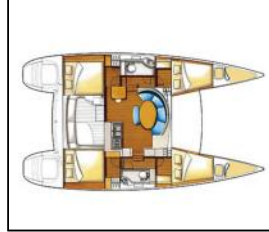

## Catamaran Lagoon 380 Maya

Yacht ID:	2019
Yacht type:	Catamaran
Yacht:	<a href="#">Lagoon 380 Maya</a>
Marina:	Croatia / Marina Mandalina, Sibenik
Production year:	2018
Cabins:	4 + 2
Deposit:	2.500,00 €

**Comfort:** Bed linen, Cockpit cushions, Towels,  
**Deck:** Anchor with chain, Anchor with rope , Bilge pump -  
Mechanic, Bimini top, Black ball, Black conus, Boat hook,  
Bosun's chair (Safe seat) (boatswain's chair), Cockpit table,  
Cockpit/stern, outside shower, Deck brush, Dinghy (byboat)  
pump, Dinghy with outboard engine, Electric anchor  
windlass, Fenders, Gangway, Impeller, Jerry cans for fuel,  
Main anchor, Mooring ropes , Plastic bucket, Sea/Storm  
drogue anchor, Spare anchor (Reserve, Auxiliary anchor),  
Sprayhood, Swimming ladder, Teak cockpit, Water hose,  
Winch handles,  
**Entertainment:** FUSION sound system, Mobile phone,  
Outdoor speakers, Snorkeling equipment, TV + DVD,  
**Galley:** Freezer, Hot water, Refrigerator,  
**Interior:** Barometer, Clock, Electric fans, Yacht keys,  
**Navigation:** 2 blade fixed propeller, Autopilot, Binoculars,  
Echosounder/Depthsounder, GPS chart plotter - cockpit,  
Harbour guides, List of lights, Navigation (Nautical) charts  
and nautical guide , Navigation set, Radar reflector,  
Speedometer (Speed log), Wind instrument/Anemometer,  
**Safety:** Bilge alarm, Black Water Tank, Buoyant smoke  
signal, Emergency tiller, Fire axe, Fire blanket, Fire  
extinguisher , First aid kit , Flashlight, Fog horn, Life belts  
(Safety harness), Life jackets, Lifteraft , Light and rope for  
horseshoe life buoy, Oars (Paddles), Sentinel Tracking, Set  
of tools , Signal rockets and torches , VHF radio ,  
**Sails:** Lazy bag, Lazy jacks, Winch,  
**Yacht electrics:** Air Conditioning, Batteries, Bilge pump -  
Electric, Generator, Heating, Service batteries, Shore  
connection 220 V,