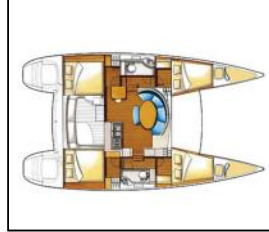

Catamaran Lagoon 380 Maya

| | |
|------------------|-------------------------------------|
| Yacht ID: | 2019 |
| Yacht type: | Catamaran |
| Yacht: | Lagoon 380 Maya |
| Marina: | Croatia / Marina Mandalina, Sibenik |
| Production year: | 2018 |
| Cabins: | 4 + 2 |
| Deposit: | 2.500,00 € |

Comfort: Bed linen, Cockpit cushions, Towels,
Deck: Anchor with chain, Anchor with rope, Bilge pump -
Mechanic, Bimini top, Black ball, Black conus, Boat hook,
Bosun's chair (Safe seat) (boatswain's chair), Cockpit table,
Cockpit/stern, outside shower, Deck brush, Dinghy (byboat)
pump, Dinghy with outboard engine, Electric anchor
windlass, Fenders, Gangway, Impeller, Jerry cans for fuel,
Main anchor, Mooring ropes, Plastic bucket, Sea/Storm
drogue anchor, Spare anchor (Reserve, Auxiliary anchor),
Sprayhood, Swimming ladder, Teak cockpit, Water hose,
Winch handles,
Entertainment: FUSION sound system, Mobile phone,
Outdoor speakers, Snorkeling equipment, TV + DVD,
Galley: Freezer, Hot water, Refrigerator,
Interior: Barometer, Clock, Electric fans, Yacht keys,
Navigation: 2 blade fixed propeller, Autopilot, Binoculars,
Echosounder/Depthsounder, GPS chart plotter - cockpit,
Harbour guides, List of lights, Navigation (Nautical) charts
and nautical guide, Navigation set, Radar reflector,
Speedometer (Speed log), Wind instrument/Anemometer,
Safety: Bilge alarm, Black Water Tank, Buoyant smoke
signal, Emergency tiller, Fire axe, Fire blanket, Fire
extinguisher, First aid kit, Flashlight, Fog horn, Life belts
(Safety harness), Life jackets, Liferaft, Light and rope for
horseshoe life buoy, Oars (Paddles), Sentinel Tracking, Set
of tools, Signal rockets and torches, VHF radio,
Sails: Lazy bag, Lazy jacks, Winch,
Yacht electrics: Air Conditioning, Batteries, Bilge pump -
Electric, Generator, Heating, Service batteries, Shore
connection 220 V,