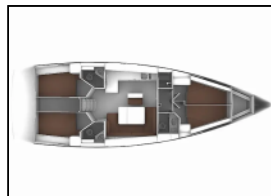

Sailing yacht Bavaria Cruiser 46 Rea

Deck: Bimini top, Dinghy, Electric anchor windlass, Sprayhood,
Entertainment: Radio CD player, Underwater lights,
Galley: Hot water,
Interior: Electric fans in cabins,
Navigation: Autopilot, Bow thruster, GPS chart plotter,
Safety: Safety equipment,
Yacht electrics: Batteries, Solar panels, USB sockets,