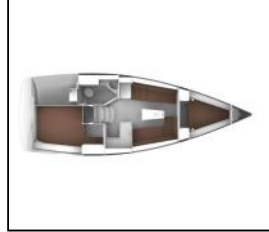

## Sailing yacht Bavaria Cruiser 34 Saga

|                  |   |
|------------------|---|
| Yacht ID:        | 1945                                      |
| Yacht type:      | Sailing yacht                             |
| Yacht:           | <a href="#">Bavaria Cruiser 34 Saga</a>   |
| Marina:          | Croatia / Marina Zadar (ex. Tankercomerc) |
| Production year: | 2017                                      |
| Cabins:          | 2   |
| Deposit:         | 1.700,00 €                                |