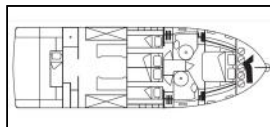

Motor yacht Eminence X6 La Vie

Deck: Bimini top, Cockpit/stern, outside shower, Gangway, Teak table,
Entertainment: Alpine Sound System, Outdoor speakers, TV, Underwater lights,
Galley: Coffee machine, Induction hot plate, NESPRESSO coffee machine, Refrigerator,
Interior: Ambiental lighting, Electric toilet, Heater / Blower,
Navigation: Autopilot, Bow thruster, GPS chart plotter, Stern thruster,
Safety: Black Water Tank,
Yacht electrics: Air Conditioning, Generator, USB sockets,

Yacht ID: 19239
Yacht type: Motor yacht
Yacht: [Eminence X6 La Vie](#)
Marina: Croatia / Sukosan, D-Marin Dalmacija Marina
Production year: 2018
Cabins: 3 + 1
Deposit: 4.000,00 €