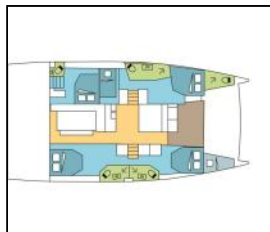

Catamaran Bali 4.6 TINO

Yacht ID:	19165
Yacht type:	Catamaran
Yacht:	Bali 4.6 TINO
Marina:	French Polynesia / Raiatea (Tahiti)
Production year:	2026
Cabins:	5 + 1
Deposit:	8.000,00 €

Deck: Cockpit table, Cockpit/stern, outside shower, Davit, Electric anchor windlass, Grill/Barbecue/Plancha, Swimming ladder,