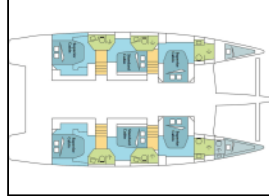

Catamaran Fountaine Pajot Ipanema 58 DREAM MAYREAU

Yacht ID:	19131
Yacht type:	Catamaran
Yacht:	Fountaine Pajot Ipanema 58 DREAM MAYREAU
Marina:	Caribbean / Martinique, Le Marin
Production year:	2016
Cabins:	6 + 2
Deposit:	0,00 €

Comfort: Cockpit cushions,
Deck: Bimini top, Cockpit fridge, Cockpit table, Cockpit/stern, outside shower, Davit, Dinghy, Electric anchor windlass, Outboard engine, Swimming ladder,
Entertainment: MP3 Jack-Ipod, Outdoor speakers, Radio, TV,
Galley: Dishwasher, Freezer, Ice maker, Kitchen utensils (Galley equipment, cutlery), Refrigerator,
Navigation: Autopilot, Depthsounder, GPS chart plotter, Radar, Speedometer (Speed log), Wind instrument/Anemometer,
Safety: VHF radio,
Sails: Electric winch, Lazy bag, Lazy jacks, Self tailing (manual) winch,
Yacht electrics: 220V socket, Air Conditioning, Battery charger, Converter 220V/12V, Generator, Inverter, Watermaker - desalinator, WC pump,