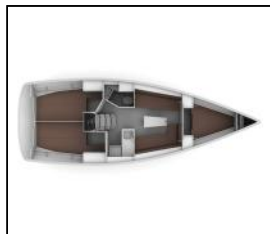

Sailing yacht Bavaria Cruiser 34 TBD

Yacht ID:	19127
Yacht type:	Sailing yacht
Yacht:	Bavaria Cruiser 34 TBD
Marina:	Thailand / Phuket, Yacht Haven Marina
Production year:	2026
Cabins:	3
Deposit:	2.000,00 €

Comfort: Reading lights in the cabin,
Deck: Anchor with chain, Cockpit table, Electric anchor windlass, Fenders, Mooring Cleats, Mooring ropes, Shallow keel, Sprayhood,
Entertainment: Radio,
Interior: Electric toilet, Roller blinds, Upholstery,
Navigation: AIS, Autopilot, Folding propeller, Log, Speed, Depth- echo sounder, Navigation set, Wind instrument/Anemometer,
Safety: Guard rail, VHF radio,
Sails: Genoa sheet winches, Halyard winches, Winch,
Yacht electrics: Inverter, USB sockets,