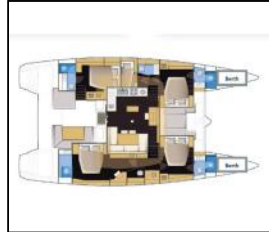

Catamaran Lagoon 52 F JEMA II

Yacht ID:	19019
Yacht type:	Catamaran
Yacht:	Lagoon 52 F JEMA II
Marina:	Seychelles / Seychelles, Praslin
Production year:	2017
Cabins:	5 + 2
Deposit:	9.000,00 €

Comfort: Cockpit cushions,

Deck: Anchor Delta, Anchor winch remote control, Anchor with chain, Bathing platform, Bilge pump - Mechanic, Bimini top, Cockpit fridge, Cockpit table, Cockpit/stern, outside shower, Dinghy with outboard engine, Electric anchor windlass, Flybridge, LED outdoor ambiance lights, Rail openings both sides, Spring cleats, Swimming ladder, Teak cockpit,