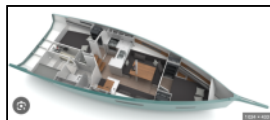

Sailing yacht RM 1080 Delicia

Deck: Bimini top, Cockpit table, Cockpit/stern, outside shower, Twin keel,
Entertainment: Bluetooth player,
Navigation: AIS, Autopilot, Bow thruster, GPS,
Safety: VHF radio,
Sails: Full carbon mast,
Yacht electrics: Batteries, Solar panels,

Yacht ID:	19014
Yacht type:	Sailing yacht
Yacht:	RM 1080 Delicia
Marina:	France / Marseille, Corbières Port Services
Production year:	2024
Cabins:	2
Deposit:	5.000,00 €

front.CHARTERS_BOOKING_LIST_AVAILABILITY