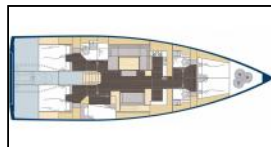

## Sailing yacht Bavaria C57 Holiday Juliamy

Yacht ID:	18957
Yacht type:	Sailing yacht
Yacht:	<a href="#">Bavaria C57 Holiday Juliamy</a>
Marina:	Croatia / Marina Kastela
Production year:	2018
Cabins:	5 + 1
Deposit:	3.000,00 €

**Comfort:** Pillows, Towels,  
**Deck:** Bathing platform, Bimini top, Cockpit/stern, outside shower, Dinghy,  
**Entertainment:** Audio pack, Indoor speakers, Outdoor speakers,  
**Galley:** Kitchen utensils (Galley equipment, cutlery), Microwave, Oven, Refrigerator, Sink, Stove,  
**Navigation:** Autopilot, Bow thruster, GPS chart plotter,  
**Sails:** Electric winch,  
**Yacht electrics:** Air Conditioning, Heating,