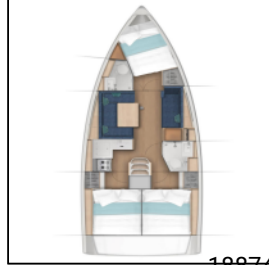

Sailing yacht Sun Odyssey 380 4 elli

18874

Yacht ID:	Sailing yacht
Yacht type:	Sun Odyssey 380 4 elli
Marina:	Spain / Palma de Mallorca, La Lonja
Production year:	2023
Cabins:	3
Deposit:	2.500,00 €

Comfort: Cockpit cushions,

Deck: Anchor, Bathing platform, Bimini top, Bosun's chair (Safe seat) (boatswain's chair), Cockpit table, Cockpit/stern, outside shower, Dinghy, Electric anchor windlass, Fenders, Gangway, Ropes, Sprayhood, Swimming ladder, Teak cockpit, Water hose,