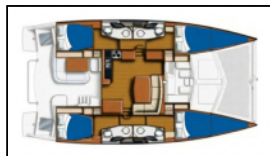

Catamaran Leopard 44 Portals Vells

Yacht ID:	18636
Yacht type:	Catamaran
Yacht:	Leopard 44 Portals Vells
Marina:	Spain / Palma de Mallorca, Marina Naviera Balear
Production year:	2012
Cabins:	4
Deposit:	3.000,00 €

Comfort: Outside cushions,
Deck: Cockpit table, Cockpit/stern, outside shower, Davit, Dinghy, Electric anchor windlass, Swimming ladder,
Entertainment: mp3 player, Outdoor speakers, Snorkeling equipment,
Galley: Coffee machine, Freezer, Hot water, Oven, Refrigerator, Sink, Stove,
Interior: Electric fans, Electric toilet,
Navigation: Autopilot, Compass, Depthsounder, GPS, Wind instrument/Anemometer,
Safety: Black Water Tank, VHF radio,
Sails: Lazy bag, Lazy jacks,
Yacht electrics: 220V socket, Air Conditioning, Generator, Heating, Solar panels, USB sockets,