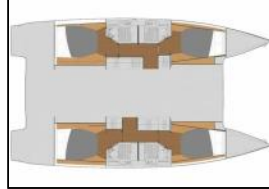

Catamaran Fountaine Pajot Astrea 42 Livia Augusta

| | |
|------------------|---|
| Yacht ID: | 18575 |
| Yacht type: | Catamaran |
| Yacht: | Fountaine Pajot Astrea 42 Livia Augusta |
| Marina: | Croatia / Marina Kremik, Primosten |
| Production year: | 2023 |
| Cabins: | 4 |
| Deposit: | 3.500,00 € |