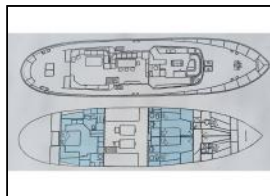

## Motor yacht Pacific Class 85 Five Angels

**Deck:** Outboard engine, Tender,  
**Entertainment:** Floating mats, Snorkeling equipment, Sound System, Stand up paddle (SUP), Starlink, TV, Wakeboard, Water skis, Water toys, Wi-Fi Internet,  
**Interior:** Dryer, Hair dryer, Washing machine,  
**Yacht electrics:** Air Conditioning, Generator, USB sockets, Watermaker - desalinator,

Yacht ID: 18516  
Yacht type: Motor yacht  
Yacht: [Pacific Class 85 Five Angels](#)  
Marina: Italy / Porto di Castellammare di Stabia  
Production year: 1974  
Cabins: 3  
Deposit: 3.000,00 €