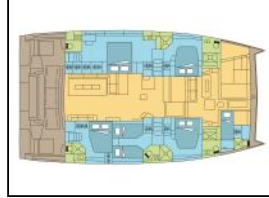

Catamaran Bali 5.4 GILISS

Yacht ID:	18366
Yacht type:	Catamaran
Yacht:	Bali 5.4 GILISS
Marina:	French Polynesia / Raiatea (Tahiti)
Production year:	2024
Cabins:	5 + 1
Deposit:	9.000,00 €

Comfort: Forward cockpit cushions, Helmstation seat cushions, Sun loungers,
Deck: Cockpit table, Cockpit/stern, outside shower, Davit, Dinghy, Electric anchor windlass, Fly sunbathing area, Flybridge, Forward cockpit, Grill/Barbecue/Plancha, Remote control for anchor winch with chain counter at helm, Seats for aft bench, Spring cleats, Sun awning (forward cockpit), Swimming ladder,
Entertainment: Radio,
Galley: Freezer, Oven, Water pump,
Interior: Curtains, Electric fans, Electric toilet, Indirect lighting in cabins and cockpit, Upholstery,
Navigation: 3 blade folding propeller, AIS, Autopilot, Depthsounder, GPS chart plotter, Raymarine navsystem (Tridata, Echo, Wind), Wind instrument/Anemometer,
Safety: VHF radio,
Sails: Electric main sail winch, Electric winch, Lazy bag, Lazy jacks,
Yacht electrics: Air Conditioning, Alternator, Battery charger, Generator, Inverter, Service batteries, Solar panels, Watermaker - desalinator,