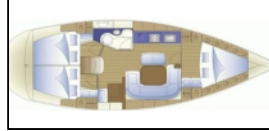

Sailing yacht Bavaria 38 Noelle

Deck: Bimini top, Sprayhood,
Entertainment: Outdoor speakers, USB,
Galley: Refrigerator,
Interior: Electric fans, Electric toilet,
Navigation: Autopilot, Bow thruster, GPS chart plotter,
Yacht electrics: Heating, Inverter, Solar panels,