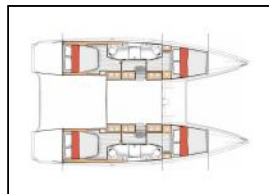

## Catamaran Excess 13 First Kiss

Yacht ID:	18305
Yacht type:	Catamaran
Yacht:	<a href="#">Excess 13 First Kiss</a>
Marina:	Croatia / Dubrovnik, Komolac, ACI Marina Dubrovnik
Production year:	2025
Cabins:	4 + 2
Deposit:	3.000,00 €