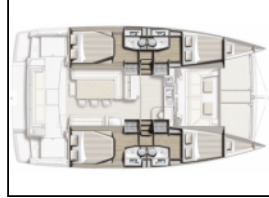

Catamaran Bali 4.1 Lady Dasi

Yacht ID:	18191
Yacht type:	Catamaran
Yacht:	Bali 4.1 Lady Dasi
Marina:	Greece / Lefkas main port
Production year:	2020
Cabins:	4 + 2
Deposit:	4.000,00 €

Comfort: Blankets, Cockpit cushions, Pillows, Sheets, Towels,