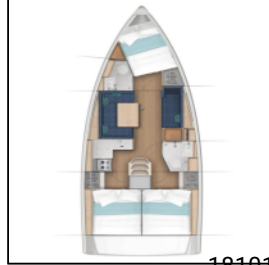

## Sailing yacht Sun Odyssey 380 Moon Kiss

18101

Yacht ID:

Yacht type:

Yacht:

Marina:

Production year:

Cabins:

Deposit:

Sailing yacht

[Sun Odyssey 380 Moon Kiss](#)

Croatia / ACI Marina Split

2025

3

1.800,00 €

**Comfort:** Cockpit cushions,

**Deck:** Anchor with chain, Bilge pump - Mechanic, Bimini top, Cockpit table, Cockpit/stern, outside shower, Dinghy, Electric anchor windlass, Gangway, Spare anchor (Reserve, Auxiliary anchor), Sprayhood, Swimming ladder,