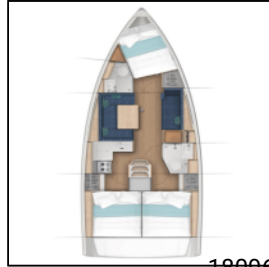

Sailing yacht Sun Odyssey 380 Red Kiss

18096

Yacht ID:

Yacht type:

Yacht:

Marina:

Production year:

Cabins:

Deck: Anchor with chain, Bilge pump - Mechanic, Bimini top, Cockpit table, Cockpit/stern, outside shower, Dinghy, Electric anchor windlass, Gangway, Spare anchor (Reserve, Auxiliary anchor), Sprayhood, Swimming ladder,