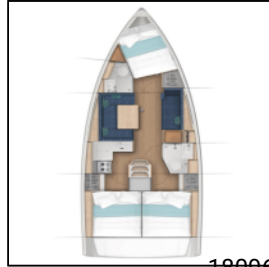

## Sailing yacht Sun Odyssey 380 Red Kiss

18096

Yacht ID:

Yacht type:

Yacht:

Marina:

Production year:

Cabins:

**Deck:** Anchor with chain, Bilge pump - Mechanic, Bimini top, Cockpit table, Cockpit/stern, outside shower, Dinghy, Electric anchor windlass, Gangway, Spare anchor (Reserve, Auxiliary anchor), Sprayhood, Swimming ladder,