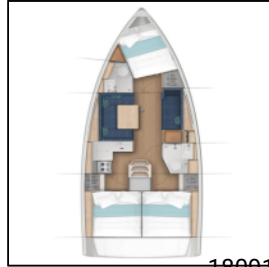

## Sailing yacht Sun Odyssey 380 Sea Kiss

18091

Yacht ID:

Yacht type:

Yacht:

Marina:

Production year:

Cabins:

Deposit:

Sailing yacht

[Sun Odyssey 380 Sea Kiss](#)

Croatia / ACI Marina Split

2024

3

2.000,00 €

**Comfort:** Cockpit cushions,

**Deck:** Anchor with chain, Bilge pump - Mechanic, Bimini top, Cockpit table, Cockpit/stern, outside shower, Dinghy, Electric anchor windlass, Gangway, Spare anchor (Reserve, Auxiliary anchor), Sprayhood, Swimming ladder,