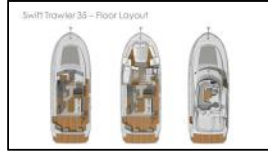

Motor yacht Swift Trawler 35 Max

Yacht ID:	17926
Yacht type:	Motor yacht
Yacht:	Swift Trawler 35 Max
Marina:	Croatia / Marina Kornati, Biograd
Production year:	2019
Cabins:	2
Deposit:	3.000,00 €

Comfort: Cockpit cushions, Sun mattresses, Sundeck cushions,

Deck: Bimini top, Boat hook, Chairs, Cockpit table, Cockpit/stern, outside shower, Dinghy (byboat) pump, Electric anchor windlass, Fenders, Flybridge, Gangway, Main anchor, Mooring ropes, Plastic bucket, Round/globular fender, Spare anchor (Reserve, Auxiliary anchor), Water hose,

Entertainment: Indoor speakers, Radio,

Galley: Coffee machine, Hot water, Kitchen utensils (Galley equipment, cutlery), Refrigerator,

Interior: Electric toilet,

Navigation: Autopilot, Bow thruster, GPS chart plotter, GPS chart plotter - cockpit, Harbour guides, Screen, Stern thruster,

Safety: Distress signals, Fire extinguisher, First aid kit, Life belts (Safety harness), Liferaft, Set of tools, VHF radio,

Yacht electrics: 220V socket, Air Conditioning, Generator, Heating, USB sockets,