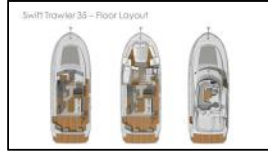

Motor yacht Swift Trawler 35 Max

Yacht ID:	17926
Yacht type:	Motor yacht
Yacht:	Swift Trawler 35 Max
Marina:	Croatia / Marina Kornati, Biograd
Production year:	2019
Cabins:	2
Deposit:	3.000,00 €

Comfort: Cockpit cushions, Sun mattresses, Sundeck cushions,

Deck: Bimini top, Boat hook, Chairs, Cockpit table, Cockpit/stern, outside shower, Dinghy (byboat) pump, Electric anchor windlass, Fenders, Flybridge, Gangway, Main anchor, Mooring ropes, Plastic bucket, Round/globular fender, Spare anchor (Reserve, Auxiliary anchor), Water hose,