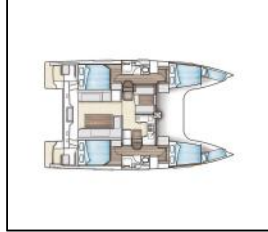

Catamaran Nautitech 40 open NEW Whale Symphony

Yacht ID:	17846
Yacht type:	Catamaran
Yacht:	Nautitech 40 open NEW Whale Symphony
Marina:	Croatia / Tribunj D-Marin
Production year:	2018
Cabins:	4 + 2
Deposit:	2.000,00 €

Comfort: Bed linen, Cockpit cushions,
Deck: Anchor line, Anchor swivel, Bathing platform, Bimini top, Black ball, Black conus, Boat hook, Bosun's chair (Safe seat) (boatswain's chair), Canister for water, Chairs, Cockpit full tent, Cockpit table, Cockpit/stern, outside shower, Davit, Dinghy, Dinghy (byboat) pump, Electric anchor windlass, Fenders, Gangway, Hawser, Impeller, V-belt, oilfilter, Jerry cans for diesel, Main anchor, Mooring ropes, Plastic bucket, Remote control for anchor winch with chain counter at helm, Repair box for dinghy, Round/globular fender, Spare anchor (Reserve, Auxiliary anchor), Spotlight / Headlights, Spring line, Water hose,
Entertainment: Outdoor speakers, Radio, Wi-Fi Internet,
Galley: Hot water, Kitchen utensils (Galley equipment, cutlery), Refrigerator,
Interior: Barometer, Clock, Electric fans in cabins, Electric toilet, Inside shower,
Navigation: 3 blade folding propeller, AIS, Autopilot, Binoculars with integrated compass, GPS chart plotter - cockpit, Harbour guides, Logge/Lot/Speed/Wind, Navigation (Nautical) charts and nautical guide, Navigation set, Radar, Radar reflector,
Safety: Distress flare box, Fire extinguisher, First aid kit, Flashlight, Fog horn, Life belts (Safety harness), Life buoy + Flashing light, Liferaft, Self inflating life vest, Set of tools, VHF radio, Wire (shroud) cutter,
Sails: Electric winch, Gennaker-device, Lazy bag, Lazy jacks,
Yacht electrics: Battery charger, Heating, Inverter, Shore connection 220 V, Solar panels,