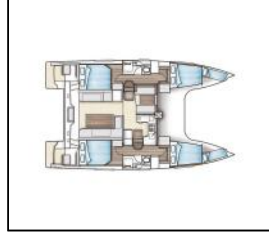

Catamaran Nautitech 40 open NEW Whale Symphony

Yacht ID:	17846
Yacht type:	Catamaran
Yacht:	Nautitech 40 open NEW Whale Symphony
Marina:	Croatia / Tribunj D-Marin
Production year:	2018
Cabins:	4 + 2
Deposit:	2.000,00 €

Comfort: Bed linen, Cockpit cushions,
Deck: Anchor line, Anchor swivel, Bathing platform, Bimini top, Black ball, Black conus, Boat hook, Bosun's chair (Safe seat) (boatswain's chair), Canister for water, Chairs, Cockpit full tent, Cockpit table, Cockpit/stern, outside shower, Davit, Dinghy, Dinghy (byboat) pump, Electric anchor windlass, Fenders, Gangway, Hawser, Impeller, V-belt, oilfilter, Jerry cans for diesel, Main anchor, Mooring ropes, Plastic bucket, Remote control for anchor winch with chain counter at helm, Repair box for dinghy, Round/globular fender, Spare anchor (Reserve, Auxiliary anchor), Spotlight / Headlights, Spring line, Water hose,
Entertainment: Outdoor speakers, Radio, Wi-Fi Internet,
Galley: Hot water, Kitchen utensils (Galley equipment, cutlery), Refrigerator,
Interior: Barometer, Clock, Electric fans in cabins, Electric toilet, Inside shower,
Navigation: 3 blade folding propeller, AIS, Autopilot, Binoculars with integrated compass, GPS chart plotter - cockpit, Harbour guides, Logge/Lot/Speed/Wind, Navigation (Nautical) charts and nautical guide, Navigation set, Radar, Radar reflector,
Safety: Distress flare box, Fire extinguisher, First aid kit, Flashlight, Fog horn, Life belts (Safety harness), Life buoy + Flashing light, Liferaft, Self inflating life vest, Set of tools, VHF radio, Wire (shroud) cutter,
Sails: Electric winch, Gennaker-device, Lazy bag, Lazy jacks,
Yacht electrics: Battery charger, Heating, Inverter, Shore connection 220 V, Solar panels,