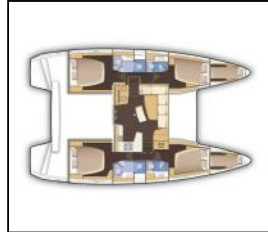

## Catamaran Lagoon 42 Sail Arcturus

Yacht ID:	17806
Yacht type:	Catamaran
Yacht:	<a href="#">Lagoon 42 Sail Arcturus</a>
Marina:	Turkey / Fethiye, Ece Saray Marina Resort
Production year:	2022
Cabins:	4 + 2
Deposit:	3.500,00 €

**Comfort:** Bed linen, Towels,

**Deck:** Boat hook, Cockpit table, Cockpit/stern, outside shower, Dinghy, Electric anchor windlass, Fenders, Swimming ladder, Teak cockpit,

**Entertainment:** FUSION sound system, Indoor speakers, Outdoor speakers,