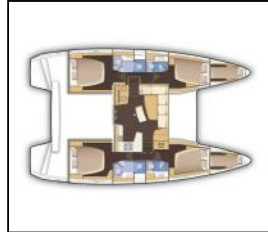

## Catamaran Lagoon 42 Sail Arcturus

Yacht ID:	17806
Yacht type:	Catamaran
Yacht:	<a href="#">Lagoon 42 Sail Arcturus</a>
Marina:	Turkey / Fethiye, Ece Saray Marina Resort
Production year:	2022
Cabins:	4 + 2
Deposit:	3.500,00 €

**Comfort:** Bed linen, Towels,  
**Deck:** Boat hook, Cockpit table, Cockpit/stern, outside shower, Dinghy, Electric anchor windlass, Fenders, Swimming ladder, Teak cockpit,  
**Entertainment:** FUSION sound system, Indoor speakers, Outdoor speakers,  
**Galley:** Gas cookers, Hot water, Ice box, Kitchen utensils (Galley equipment, cutlery), NESPRESSO coffee machine, Oven, Refrigerator,  
**Interior:** Convertible table in salon, Inside shower,  
**Navigation:** Autopilot, Compass, GPS, GPS chart plotter, Log, Speed, Depth-echo sounder, Navigation (Nautical) charts and nautical guide, Radar reflector, Wind instrument/Anemometer,  
**Safety:** Distress signals, Emergency tiller, Fire extinguisher, First aid kit, Life jackets, Lifelines, Liferaft, Safety equipment, VHF radio,  
**Sails:** Lazy bag,  
**Yacht electrics:** Air Conditioning, Batteries, Bilge pump - Electric, DSC station, Generator, Inverter, Solar panels,