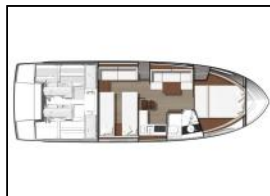

Motor yacht Leader 40 Malima

Yacht ID:	17707
Yacht type:	Motor yacht
Yacht:	Leader 40 Malima
Marina:	Croatia / Pula, Marina Polesana
Production year:	2014
Cabins:	2
Deposit:	2.500,00 €

Comfort: Cockpit cushions, Deck cushions, Sun mattresses,
Deck: Anchor, Bathing platform, Bilge pump - Mechanic,
Cockpit light, Cockpit table, Cockpit/stern, outside shower,
Electric anchor windlass, Swimming ladder, Teak cockpit,
Winter cover,
Entertainment: Hi-Fi system, TV,
Galley: Refrigerator, Stove,
Interior: Electric toilet,
Navigation: Autopilot, Bow thruster, Compass, GPS chart
plotter,
Safety: Inflatable life raft, Safety equipment, VHF radio,
Yacht electrics: Air Conditioning, Alternator, Generator,
Service batteries, Shore power connection, Water heater,