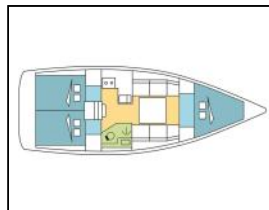

## Sailing yacht Dufour 360 GL SNOWDROP

Yacht ID:	17552
Yacht type:	Sailing yacht
Yacht:	<a href="#">Dufour 360 GL SNOWDROP</a>
Marina:	Sweden / Lidingö-Göshaga
Production year:	2020
Cabins:	3
Deposit:	2.500,00 €

**Comfort:** Cockpit cushions,  
**Deck:** Anchor, Bimini top, Cockpit table, Dinghy, Electric anchor windlass, Outboard engine, Sprayhood,  
**Entertainment:** Outdoor speakers, Radio CD mp3 player,  
**Galley:** Oven, Refrigerator, Stove, Wine cellar,  
**Interior:** Convertible table, Convertible table in salon, Electric fans in cabins, Electric toilet,  
**Navigation:** Autopilot, Depthsounder, GPS chart plotter, Speedometer (Speed log), Wind instrument/Anemometer,  
**Safety:** VHF radio,  
**Sails:** Lazy bag, Lazy jacks,  
**Yacht electrics:** Converter 220V/12V, Inverter,