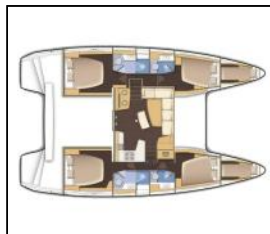

## Catamaran Lagoon 42 Sofibel

Yacht ID:	17391
Yacht type:	Catamaran
Yacht:	<a href="#">Lagoon 42 Sofibel</a>
Marina:	Croatia / Marina Kornati, Biograd
Production year:	2019
Cabins:	4 + 2
Deposit:	3.000,00 €

**Comfort:** Cockpit cushions,  
**Deck:** Bimini top, Cockpit table, Cockpit/stern, outside shower, Dinghy, Electric anchor windlass, Swimming ladder, Teak cockpit,  
**Entertainment:** Fusion radio, Outdoor speakers,  
**Galley:** Freezer, Oven, Refrigerator, Stove,  
**Interior:** Convertible table, Convertible table in salon, Electric fans in cabins, Electric toilet,  
**Navigation:** Autopilot, Depthsounder, GPS chart plotter - cockpit, Speedometer (Speed log), Wind instrument/Anemometer,  
**Safety:** VHF radio ,  
**Sails:** Electric winch, Lazy bag, Lazy jacks,  
**Yacht electrics:** 220V socket, Air Conditioning, Generator, Inverter, Solar panels, USB sockets,