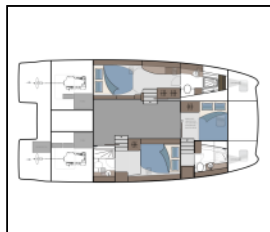

Power catamaran Aquila 42 Seaduction

Comfort: Cockpit cushions,
Deck: Bimini top, Cockpit table, Dinghy,
Grill/Barbecue/Plancha, Outboard engine,
Galley: Kitchen utensils (Galley equipment, cutlery),
Navigation: GPS chart plotter,
Yacht electrics: 12V Socket, Air Conditioning, Generator,
Inverter, Watermaker - desalinator,

Yacht ID:	17061
Yacht type:	Power catamaran
Yacht:	Aquila 42 Seaduction
Marina:	Greece / Lavrion - Olympic Marine
Production year:	2025
Cabins:	3
Deposit:	0,00 €

front.CHARTERS_BOOKING_LIST_AVAILABILITY