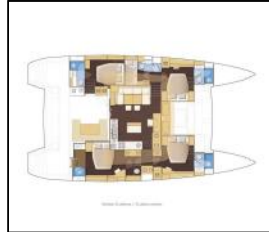

Catamaran Lagoon 560 Daddy's Hobby

Yacht ID:	16990
Yacht type:	Catamaran
Yacht:	Lagoon 560 Daddy's Hobby
Marina:	Greece / Lavrion - Olympic Marine
Production year:	2014
Cabins:	4
Deposit:	0,00 €

Comfort: Beach towel, Bed linen, Cockpit cushions, Extra bedlinen and towels, Shower towels,
Deck: Anchor with chain, Bimini top, Boat hook, Bosun's chair (Safe seat) (boatswain's chair), Canister for water, Cockpit fridge, Cockpit table, Cockpit/stern, outside shower, Deck brush, Dinghy, Fenders, Flybridge with bimini and Fridge, Grill/Barbecue/Plancha, Hydraulic gangway, Jerry cans for diesel, Main anchor, Mooring ropes, Outboard engine, Plastic bucket, Round/globular fender, Side bimini sunshades, Spare anchor (Reserve, Auxiliary anchor), Water hose, Winch handles,
Entertainment: DVD player, Fishing equipment, Floaties, LCD TV, Outdoor speakers, Radio/iPod/iPhone dock station + USB, Snorkeling equipment, Stand up paddle (SUP), Towing air tube, USB, Wakeboard, Water skis for children, Water toys, Wi-Fi Internet,
Galley: Coffee machine, Dishwasher, Kitchen utensils (Galley equipment, cutlery), Microwave,
Interior: Barometer, Bilge pump handle, Electric fans in cabins, Electric toilet,
Navigation: Autopilot, Binoculars, Bow thruster, Echosounder/Depthsounder, Folding propeller, GPS chart plotter, Hand bearing compass, Nautical charts, Pilot book, Radar, Radar reflector, Wind instrument/Anemometer, Windex,
Safety: Black Water Tank, Distress flare box, EPIRB-Distress radio beacons, Fire extinguisher, First aid kit, Fog horn, Horseshoe lifebuoy, Life belts (Safety harness), Life jacket (children), Liferaft, Repair kit, Safety equipment, Set of tools, Signal rockets and torches, Torch, VHF radio, Wire (shroud) cutter,
Sails: Electric halyard winch, Electric mainsail windlass,
Yacht electrics: Air Conditioning, Batteries, Bilge pump - Electric, Converter 220V/12V, Generator, Plug 220V, 12 V, Pump, Shore connection 220 V, Watermaker - desalinator,