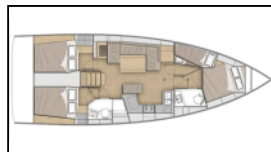

## Sailing yacht Oceanis 40.1 Eisner

**Deck:** Bimini top, Cockpit/stern, outside shower, Dinghy, Electric anchor windlass, Sprayhood,  
**Entertainment:** Outdoor speakers,  
**Galley:** Hot water, Refrigerator,  
**Interior:** Electric toilet,  
**Navigation:** Autopilot, Bow thruster, Echosounder/Depthsounder, GPS chart plotter - cockpit, Wind instrument/Anemometer,  
**Safety:** Liferaft, VHF radio,  
**Yacht electrics:** Heating, Solar panels,