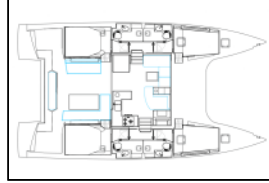

Catamaran Nautitech 46 Cadenza

| | |
|------------------|--|
| Yacht ID: | 16908 |
| Yacht type: | Catamaran |
| Yacht: | Nautitech 46 Cadenza |
| Marina: | British Virgin Islands / BVI, Tortola, Nanny Cay Marina |
| Production year: | 2023 |
| Cabins: | 4 + 2 |
| Deposit: | 5.000,00 € |