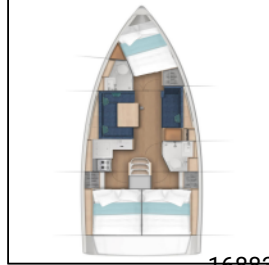

Sailing yacht Sun Odyssey 380 Calypso Express

16883

Yacht ID: 16883
Yacht type: Sailing yacht
Yacht: [Sun Odyssey 380 Calypso Express](#)
Marina: British Virgin Islands / BVI, Tortola,
Nanny Cay Marina
Production year: 2024
Cabins: 3
Deposit: 2.500,00 €