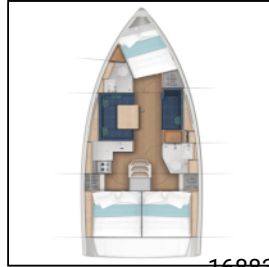

## Sailing yacht Sun Odyssey 380 Calypso Express

16883

Yacht ID:	Sailing yacht
Yacht type:	
Yacht:	<a href="#">Sun Odyssey 380 Calypso Express</a>
Marina:	British Virgin Islands / BVI, Tortola, Nanny Cay Marina
Production year:	2024
Cabins:	3
Deposit:	2.500,00 €