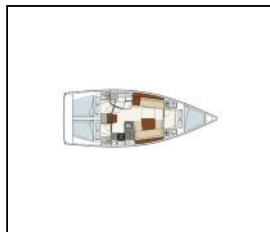

Sailing yacht Hanse 385 Iyarada

Yacht ID: 16698
Yacht type: Sailing yacht
Yacht: [Hanse 385 Iyarada](#)
Marina: Thailand / Phuket, Yacht Haven
Marina
Production year: 2015
Cabins: 3
Deposit: 3.000,00 €

Deck: Bimini top, Cockpit/stern, outside shower, Dinghy, Electric anchor windlass, Outboard engine,
Entertainment: Fins, Mask and snorkel, Radio,
Galley: Refrigerator,
Interior: Electric fans in cabins,
Navigation: Autopilot, Binoculars, GPS chart plotter - cockpit, Navigation (Nautical) charts and nautical guide , Wind instrument/Anemometer,
Safety: Distress flare box, First aid kit , Life jackets, VHF radio ,
Yacht electrics: Inverter,