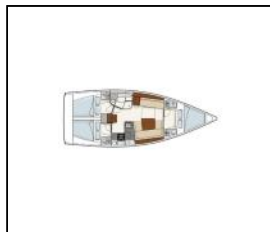

## Sailing yacht Hanse 385 Iyarada

**Deck:** Bimini top, Cockpit/stern, outside shower, Dinghy, Electric anchor windlass, Outboard engine,  
**Entertainment:** Fins, Mask and snorkel, Radio,  
**Galley:** Refrigerator,  
**Interior:** Electric fans in cabins,  
**Navigation:** Autopilot, Binoculars, GPS chart plotter - cockpit, Navigation (Nautical) charts and nautical guide , Wind instrument/Anemometer,  
**Safety:** Distress flare box, First aid kit , Life jackets, VHF radio ,  
**Yacht electrics:** Inverter,

Yacht ID: 16698  
Yacht type: Sailing yacht  
Yacht: [Hanse 385 Iyarada](#)  
Marina: Thailand / Phuket, Yacht Haven Marina  
Production year: 2015  
Cabins: 3  
Deposit: 3.000,00 €