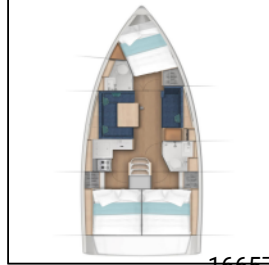

Sailing yacht Sun Odyssey 380 Philippa

16657

Yacht ID:

Yacht type:

Yacht:

Marina:

Production year:

Cabins:

Deposit:

Sailing yacht

[Sun Odyssey 380 Philippa](#)

Italy / Sardinia, Cannigione

2023

3

4.150,00 €

Comfort: Bed linen, Blankets, Cockpit cushions, Pillows, Towels,

Deck: Anchor with chain, Bilge pump - Mechanic, Bimini top, Boat hook, Bosun's chair (Safe seat) (boatswain's chair), Cockpit/stern, outside shower, Deck brush, Electric anchor windlass, Fenders, Fuel funnel, Gangway, Mooring ropes, Plastic bucket, Spare anchor (Reserve, Auxiliary anchor), Sprayhood, Swimming ladder, Tender, Water hose, Winch handles,