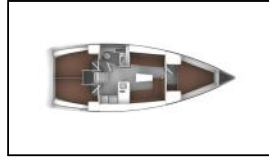

## Sailing yacht Bavaria Cruiser 37 Roger Rabbit

Yacht ID:	16571
Yacht type:	Sailing yacht
Yacht:	<a href="#">Bavaria Cruiser 37 Roger Rabbit</a>
Marina:	Turkey / Fethiye, Ece Saray Marina Resort
Production year:	2016
Cabins:	3
Deposit:	1.500,00 €

**Comfort:** Bedlinen and towels, Cockpit cushions, Pillows,  
**Deck:** Anchor with chain, Bathing platform, Bilge pump -  
Mechanic, Bimini top, Boat hook, Bosun's chair (Safe seat)  
(boatswain's chair), Canister for water, Cockpit light, Cockpit  
table, Cockpit/stern, outside shower, Deck brush, Dinghy,  
Electric anchor windlass, Fenders, Fuel funnel, Gangway,  
Mooring ropes, Plastic bucket, Sun deck, Swimming ladder,  
Teak cockpit, Water hose, Winch handles,  
**Entertainment:** Diving mask, Radio, USB, AUX Input,  
**Galley:** Bin bag, Gas bottles, Hot water, Kitchen utensils  
(Galley equipment, cutlery), Oven, Refrigerator,  
**Interior:** Electric fans in cabins,  
**Navigation:** Autopilot, Binoculars, Compass, Complete  
navigation equipment, Divider, nautic chart,  
Echosounder/Depthsounder, GPS, Hand bearing compass,  
Navigation (Nautical) charts and nautical guide,  
Navigation/position Lights, Parallel ruler, Radar, Radar  
reflector, Speedometer (Speed log), Wind  
instrument/Anemometer, Windex,  
**Safety:** Black Water Tank, Distress flare box, Emergency  
tiller, Fire blanket, Fire extinguisher, First aid kit, Floating  
light, Fog horn, Horseshoe lifebuoy, Life belts (Safety  
harness), Life jackets, Liferaft, Oars (Paddles), Search light,  
Signal flags, Torch, VHF radio,  
**Yacht electrics:** Inverter, Shore power cable,