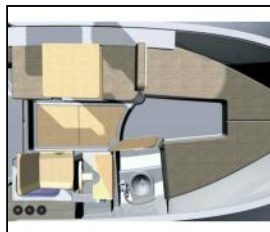

Motor yacht Leidi 660 H4

Yacht ID:	16565
Yacht type:	Motor yacht
Yacht:	Leidi 660 H4
Marina:	Croatia / Marina Tehnomont Veruda, Pula
Production year:	2017
Cabins:	1
Deposit:	1.000,00 €

Comfort: Bedlinen and towels, Pillows,
Deck: Anchor chain counter, Anchor with chain, Bathing platform, Bimini top, Cockpit/stern, outside shower, Electric anchor windlass,
Entertainment: Live bait box, Radio, USB, Bluetooth, Snorkeling equipment, Wi-Fi Internet,
Galley: Coffee pot, Kitchen utensils (Galley equipment, cutlery), Refrigerator, Sink, Stove,
Navigation: Bow thruster, Depthsounder, GPS chart plotter,
Safety: Distress flare box, Fire extinguisher, First aid kit, VHF radio,
Yacht electrics: Fish finder, Heating, Inverter, Solar panels, USB sockets,