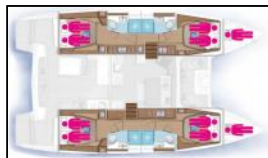

Catamaran Lagoon 46 Rocky

Yacht ID:

16514

Yacht type:

Catamaran

Yacht:

[Lagoon 46 Rocky](#)

Marina:

Greece / Lavrion - Olympic Marine

Production year:

2022

Cabins:

4 + 2

Deposit:

700,00 €

Comfort: Bed linen, Cockpit cushions, Towels,
Deck: Bimini top, Cockpit table, Cockpit/stern, outside shower, Dinghy, Electric anchor windlass, Gangway, Outboard engine, Swimming ladder,
Entertainment: Snorkeling equipment,
Galley: Hot water, Kitchen utensils (Galley equipment, cutlery), Refrigerator,
Navigation: Autopilot, GPS chart plotter - cockpit, Wind/speed/depth instruments,
Safety: Liferaft, VHF radio,
Sails: Lazy jacks,
Yacht electrics: Air Conditioning, Generator, Inverter, Watermaker - desalinator,