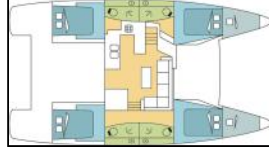

Catamaran Fountaine Pajot Elba 45 Kon-tiki

Yacht ID:	16500
Yacht type:	Catamaran
Yacht:	Fountaine Pajot Elba 45 Kon-tiki
Marina:	Greece / Lavrion - Olympic Marine
Production year:	2020
Cabins:	4 + 2
Deposit:	700,00 €

Comfort: Bed linen, Cockpit cushions, Towels,
Deck: Bimini top, Cockpit table, Cockpit/stern, outside shower, Dinghy, Electric anchor windlass, Gangway, Outboard engine, Swimming ladder,
Entertainment: Snorkeling equipment,
Galley: Hot water, Kitchen utensils (Galley equipment, cutlery), Refrigerator,
Navigation: Autopilot, GPS chart plotter - cockpit, Wind/speed/depth instruments,
Safety: Liferaft, VHF radio,
Sails: Lazy jacks,
Yacht electrics: Air Conditioning, Generator, Inverter, Watermaker - desalinator,