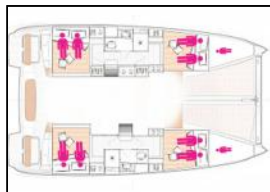

## Catamaran Excess 11 Amare II

**Deck:** Bimini top, Cockpit table, Cockpit/stern, outside shower, Dinghy, Electric anchor windlass, Gangway, Outboard engine,

**Entertainment:** Snorkeling equipment,

**Galley:** Hot water, Kitchen utensils (Galley equipment, cutlery), Refrigerator,