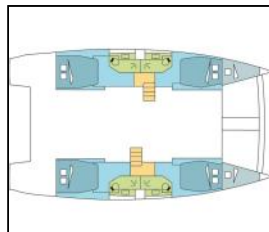

Catamaran Bali 4.4 SAGA

Yacht ID:	16350
Yacht type:	Catamaran
Yacht:	Bali 4.4 SAGA
Marina:	Bahamas / Nassau, Palm Cay Marina
Production year:	2022
Cabins:	4 + 2
Deposit:	6.000,00 €

Comfort: Cockpit seat cushions with backrest, Mosquito nets, Sun loungers,

Deck: Bimini top, Cockpit table, Cockpit/stern, outside shower, Davit, Dinghy, Electric anchor windlass, Fly sunbathing area, Flybridge, Forward cockpit, Grill/Barbecue/Plancha, Outboard engine, Spring cleats, Swimming ladder,