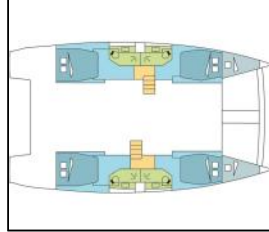

## Catamaran Bali 4.4 SAGA

Yacht ID:	16350
Yacht type:	Catamaran
Yacht:	<a href="#">Bali 4.4 SAGA</a>
Marina:	Bahamas / Nassau, Palm Cay Marina
Production year:	2022
Cabins:	4 + 2
Deposit:	6.000,00 €

**Comfort:** Cockpit seat cushions with backrest, Mosquito nets, Sun loungers,  
**Deck:** Bimini top, Cockpit table, Cockpit/stern, outside shower, Davit, Dinghy, Electric anchor windlass, Fly sunbathing area, Flybridge, Forward cockpit, Grill/Barbecue/Plancha, Outboard engine, Spring cleats, Swimming ladder,  
**Entertainment:** Fusion radio,  
**Galley:** Dishwasher, Oven,  
**Interior:** Electric fans in cabins, Electric toilet, Indirect lighting in cabins and salon,  
**Navigation:** AIS, Autopilot, Depthsounder, GPS chart plotter, Speedometer (Speed log), Wind instrument/Anemometer,  
**Safety:** Extra fuel tank, Extra water tank, VHF radio,  
**Sails:** Electric main sail winch, Electric winch, Lazy bag, Lazy jacks,  
**Yacht electrics:** Air Conditioning, Battery charger, Generator, Inverter, Service batteries, Watermaker - desalinator,