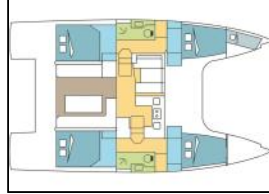

Catamaran Nautitech 40 Open KRIBI

Yacht ID:	16289
Yacht type:	Catamaran
Yacht:	Nautitech 40 Open KRIBI
Marina:	Caribbean / St. Martin, Marina de L'Anse Marcel
Production year:	2022
Cabins:	4 + 1
Deposit:	5.000,00 €

Comfort: Cockpit cushions, Mosquito nets,
Deck: Bimini top, Cockpit fridge, Cockpit table, Cockpit/stern, outside shower, Davit, Dinghy, Electric anchor windlass,
Entertainment: Fusion radio, Outdoor speakers,
Galley: Oven, Refrigerator, Stove,
Interior: Convertible table, Convertible table in salon, Electric toilet,
Navigation: AIS, Autopilot, Depthsounder, GPS chart plotter, Speedometer (Speed log), Wind/speed/depth instruments,
Safety: VHF radio,
Sails: Electric winch, Lazy bag, Lazy jacks,
Yacht electrics: Air Conditioning, Generator, Inverter, Solar panels, USB sockets, Watermaker - desalinator,