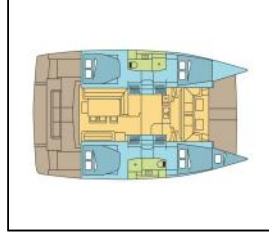

## Catamaran Bali 4.2 UNCHARTED

Yacht ID:	16270
Yacht type:	Catamaran
Yacht:	<a href="#">Bali 4.2 UNCHARTED</a>
Marina:	Bahamas / Marsh Harbour, Conch Inn Marina
Production year:	2022
Cabins:	4 + 1
Deposit:	6.000,00 €

**Comfort:** Cockpit cushions,  
**Deck:** Bimini top, Cockpit table, Cockpit/stern, outside shower, Davit, Dinghy, Electric anchor windlass, Galley in cockpit, Grill/Barbecue/Plancha, Outboard engine, Swimming ladder,  
**Entertainment:** Outdoor speakers, Radio, Underwater lights,  
**Galley:** Hot water, Kitchen utensils (Galley equipment, cutlery), Oven, Refrigerator,  
**Interior:** Electric fans in cabins,  
**Navigation:** Autopilot, Depthsounder, GPS chart plotter, Speedometer (Speed log), Wind instrument/Anemometer,  
**Safety:** VHF radio,  
**Sails:** Electric winch, Self tailing (manual) winch,  
**Yacht electrics:** 110V socket, Air Conditioning, Battery charger, Generator, Inverter, Solar panels, Watermaker - desalinator,