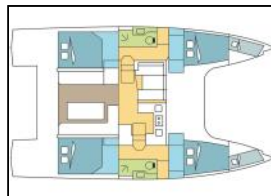

Catamaran Nautitech 40 Open JEMILYA

Yacht ID:	16252
Yacht type:	Catamaran
Yacht:	Nautitech 40 Open JEMILYA
Marina:	Bahamas / Nassau, Palm Cay Marina
Production year:	2014
Cabins:	4 + 2
Deposit:	4.000,00 €

Comfort: Cockpit cushions, Outside cushions,
Deck: Bimini top, Cockpit fridge, Cockpit/stern, outside shower, Davit, Dinghy, Electric anchor windlass, Gangway, Swimming ladder,
Entertainment: Fusion radio, Snorkeling equipment,
Galley: Freezer, Hot water, Kitchen utensils (Galley equipment, cutlery), Oven, Refrigerator, Stove,
Interior: Electric fans in cabins,
Navigation: Autopilot, Depthsounder, List of lights, Nautical charts, Navigation set, Speedometer (Speed log),
Safety: Black Water Tank, VHF radio ,
Sails: Lazy bag, Lazy jacks, Self tailing (manual) winch,
Yacht electrics: Battery charger , Converter 220V/12V, Inverter, Plug 220V, 12 V, Shore connection 220 V,