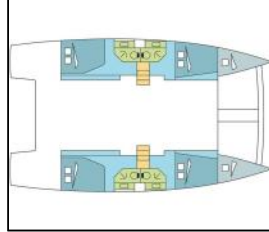

## Catamaran Bali 4.3 MANWE

|                  |                                     |
|------------------|-------------------------------------|
| Yacht ID:        | 16215                               |
| Yacht type:      | Catamaran                           |
| Yacht:           | <a href="#">Bali 4.3 MANWE</a>      |
| Marina:          | French Polynesia / Raiatea (Tahiti) |
| Production year: | 2020                                |
| Cabins:          | 4 + 2                               |
| Deposit:         | 6.000,00 €                          |

**Comfort:** Cockpit cushions,  
**Deck:** Bimini top, Cockpit table, Cockpit/stern, outside shower, Davit, Dinghy with outboard engine, Electric anchor windlass, Grill/Barbecue/Plancha,  
**Entertainment:** Radio,  
**Galley:** Freezer, Ice maker, Refrigerator,  
**Interior:** Electric fans in cabins, Electric toilet,  
**Navigation:** Autopilot, GPS chart plotter, Log, Speed, Depth-echo sounder, Wind instrument/Anemometer,  
**Safety:** VHF radio,  
**Sails:** Electric winch, Lazy bag, Lazy jacks,  
**Yacht electrics:** 220V socket, Air Conditioning, Converter 220V/12V, Generator, Inverter, Solar panels, Watermaker - desalinator,