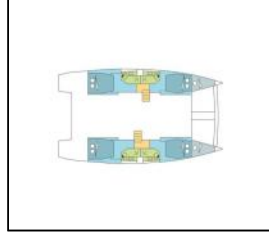

Catamaran Bali 4.5 NIMLOTH

Yacht ID:	16210
Yacht type:	Catamaran
Yacht:	Bali 4.5 NIMLOTH
Marina:	French Polynesia / Raiatea (Tahiti)
Production year:	2020
Cabins:	4 + 2
Deposit:	8.000,00 €

Comfort: Cockpit cushions,
Deck: Bimini top, Cockpit table, Cockpit/stern, outside shower, Dinghy, Electric anchor windlass, Flybridge, Outboard engine, Swimming ladder,
Entertainment: Outdoor speakers, Radio,
Galley: Ice maker, Kitchen utensils (Galley equipment, cutlery), Refrigerator,
Interior: Electric fans, Electric toilet,
Navigation: Autopilot, GPS chart plotter, Wind/speed/depth instruments,
Safety: VHF radio,
Sails: Electric winch, Lazy bag, Lazy jacks, Self tailing (manual) winch,
Yacht electrics: 220V socket, Air Conditioning, Battery charger, Generator, Inverter, Solar panels, Watermaker - desalinator,