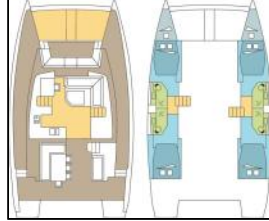

Catamaran Bali 4.5 PROCLUS_DB

Yacht ID:	16206
Yacht type:	Catamaran
Yacht:	Bali 4.5 PROCLUS_DB
Marina:	Thailand / Phuket, Yacht Haven Marina
Production year:	2017
Cabins:	4 + 2
Deposit:	8.000,00 €

Comfort: Cockpit cushions,
Deck: Bathing platform, Bimini top, Cockpit table, Cockpit/stern, outside shower, Davit, Dinghy, Electric anchor windlass, Flybridge, Outboard engine, Swimming ladder,
Entertainment: Fusion radio, Outdoor speakers,
Galley: Freezer, Hot water, Refrigerator,
Interior: Electric fans in cabins, Electric toilet,
Navigation: Autopilot, Depthsounder, GPS chart plotter, Speedometer (Speed log), Wind instrument/Anemometer,
Safety: VHF radio,
Sails: Electric winch, Lazy bag, Lazy jacks, Self tailing (manual) winch,
Yacht electrics: 12V Socket, 220V socket, Battery charger, Converter 220V/12V, Generator, Inverter, Shore connection 220 V, Solar panels, Watermaker - desalinator,