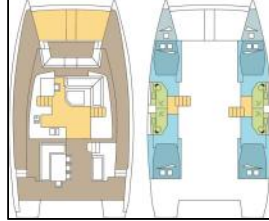

Catamaran Bali 4.5 PROCLUS_DB

Yacht ID:	16206
Yacht type:	Catamaran
Yacht:	Bali 4.5 PROCLUS_DB
Marina:	Thailand / Phuket, Yacht Haven Marina
Production year:	2017
Cabins:	4 + 2
Deposit:	8.000,00 €

Comfort: Cockpit cushions,
Deck: Bathing platform, Bimini top, Cockpit table, Cockpit/stern, outside shower, Davit, Dinghy, Electric anchor windlass, Flybridge, Outboard engine, Swimming ladder,
Entertainment: Fusion radio, Outdoor speakers,
Galley: Freezer, Hot water, Refrigerator,
Interior: Electric fans in cabins, Electric toilet,
Navigation: Autopilot, Depthsounder, GPS chart plotter, Speedometer (Speed log), Wind instrument/Anemometer,
Safety: VHF radio ,
Sails: Electric winch, Lazy bag, Lazy jacks, Self tailing (manual) winch,
Yacht electrics: 12V Socket, 220V socket, Battery charger , Converter 220V/12V, Generator, Inverter, Shore connection 220 V, Solar panels, Watermaker - desalinator,