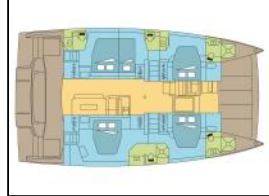

Catamaran Bali 4.8 Yepa_DB2

Yacht ID:	16196
Yacht type:	Catamaran
Yacht:	Bali 4.8 Yepa_DB2
Marina:	Bahamas / Marsh Harbour, Conch Inn Marina
Production year:	2020
Cabins:	5
Deposit:	9.000,00 €

Comfort: Mosquito nets,

Deck: Anchor with chain, Bathing platform, Bilge pump - Mechanic, Bimini top, Cockpit/stern, outside shower, Grill/Barbecue/Plancha, RIB 3m + 15 HP outboard, Spare anchor (Reserve, Auxiliary anchor),

Entertainment: CD player, Indoor speakers, Outdoor speakers,