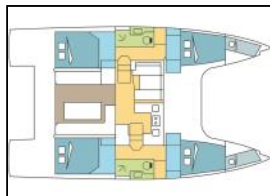

Catamaran Nautitech 40 Open NAELLEWENN II

Yacht ID:	16175
Yacht type:	Catamaran
Yacht:	Nautitech 40 Open NAELLEWENN II
Marina:	Caribbean / Grenada, Port Louis Marina
Production year:	2020
Cabins:	4 + 2
Deposit:	5.000,00 €

Interior: Convertible table in salon, Electric fans in cabins,

Navigation: Autopilot, Depthsounder, Speedometer (Speed log),

Safety: VHF radio,

Sails: Electric winch, Lazy bag, Lazy jacks, Self tailing (manual) winch,